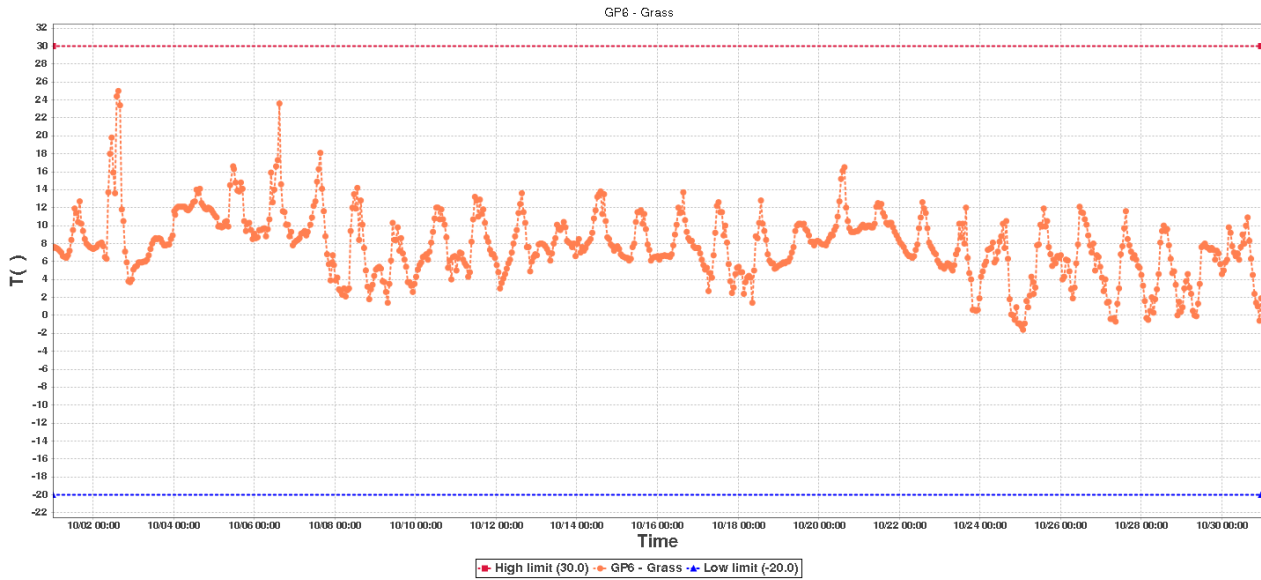

Data List

Logging Time	GP5 - Concrete	GP6 - Grass	Description
	T( )	T( )	
2020/10/30 23:28:24(GMT+00:00)	2.1	1.9	
2020/10/30 22:28:29(GMT+00:00)	1.2	-0.6	
2020/10/30 21:28:35(GMT+00:00)	1.9	1.0	
2020/10/30 20:28:40(GMT+00:00)	2.6	1.4	
2020/10/30 19:28:42(GMT+00:00)	3.3	2.4	
2020/10/30 18:28:48(GMT+00:00)	4.1	4.5	
2020/10/30 17:28:53(GMT+00:00)	5.6	6.3	
2020/10/30 16:28:59(GMT+00:00)	7.0	8.3	
2020/10/30 15:25:17(GMT+00:00)	8.7	10.9	
2020/10/30 14:25:15(GMT+00:00)	8.1	10.0	
2020/10/30 13:25:13(GMT+00:00)	7.1	8.0	
2020/10/30 12:23:36(GMT+00:00)	7.3	9.0	
2020/10/30 11:22:22(GMT+00:00)	6.9	7.6	
2020/10/30 10:21:13(GMT+00:00)	5.9	6.2	
2020/10/30 09:20:01(GMT+00:00)	7.2	6.9	
2020/10/30 08:18:48(GMT+00:00)	6.4	6.6	
2020/10/30 07:17:38(GMT+00:00)	6.7	7.0	
2020/10/30 06:16:30(GMT+00:00)	6.6	7.7	
2020/10/30 05:15:17(GMT+00:00)	7.8	9.2	
2020/10/30 04:14:07(GMT+00:00)	8.2	9.8	
2020/10/30 03:12:55(GMT+00:00)	5.7	6.2	
2020/10/30 02:11:44(GMT+00:00)	5.7	5.9	
2020/10/30 01:10:38(GMT+00:00)	5.0	5.0	
2020/10/30 00:09:29(GMT+00:00)	4.8	4.6	
2020/10/29 23:08:19(GMT+00:00)	5.8	5.7	
2020/10/29 22:07:10(GMT+00:00)	6.7	6.9	
2020/10/29 21:05:57(GMT+00:00)	7.2	7.2	
2020/10/29 20:04:55(GMT+00:00)	6.2	6.2	
2020/10/29 19:03:42(GMT+00:00)	7.2	7.3	
2020/10/29 18:02:30(GMT+00:00)	7.3	7.5	
2020/10/29 17:01:20(GMT+00:00)	7.3	7.3	
2020/10/29 16:00:08(GMT+00:00)	7.7	7.5	
2020/10/29 14:58:56(GMT+00:00)	8.0	7.6	
2020/10/29 13:57:46(GMT+00:00)	8.4	8.0	
2020/10/29 12:56:39(GMT+00:00)	8.6	7.8	
2020/10/29 11:55:25(GMT+00:00)	8.5	7.6