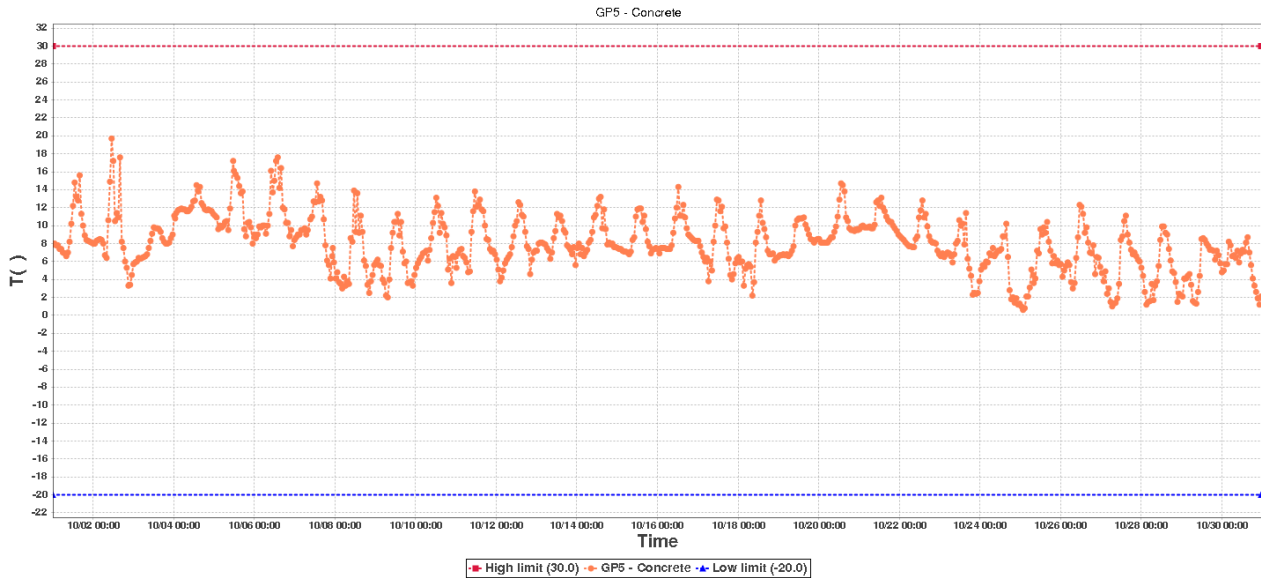

GroundProbe-3 Data Log

Device Information

Device ID:	50963466130496808682	Device SUB-ID:	0
Device Name:	GroundProbe-3	Device Model:	RCW-600WiFi

Description:

Hours to monitor: 720.0

GP5 - ConcreteSummary

High limit:	30.0	Start Time:	2020/10/01 00:02:29(GMT+00:00)
Low limit:	-20.0	End Time:	2020/10/30 23:28:24(GMT+00:00)
Max:	19.7	Data Points:	718
Min:	0.6		
Average:	8.0		